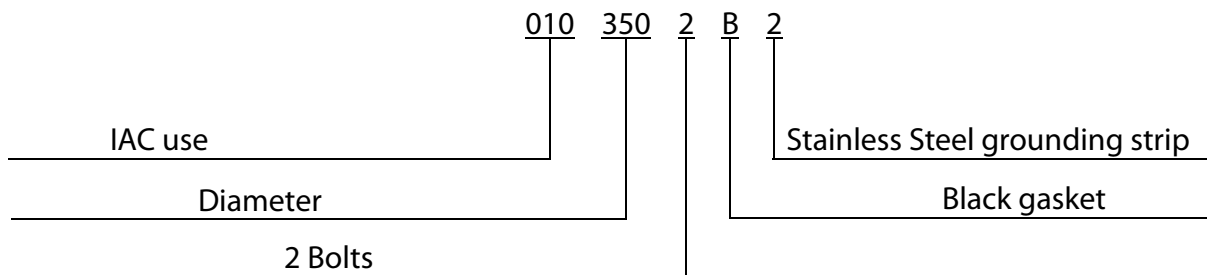

COMPRESSION COUPLINGS

Nomenclature

If you prefer to use our computer PIC number designation

Example

FOR MORE INFORMATION OR TO PLACE AN ORDER CONTACT IAC TODAY

PB102002

4800 Lamar Avenue / Mission, KS 66202 / USA 800.334.7431