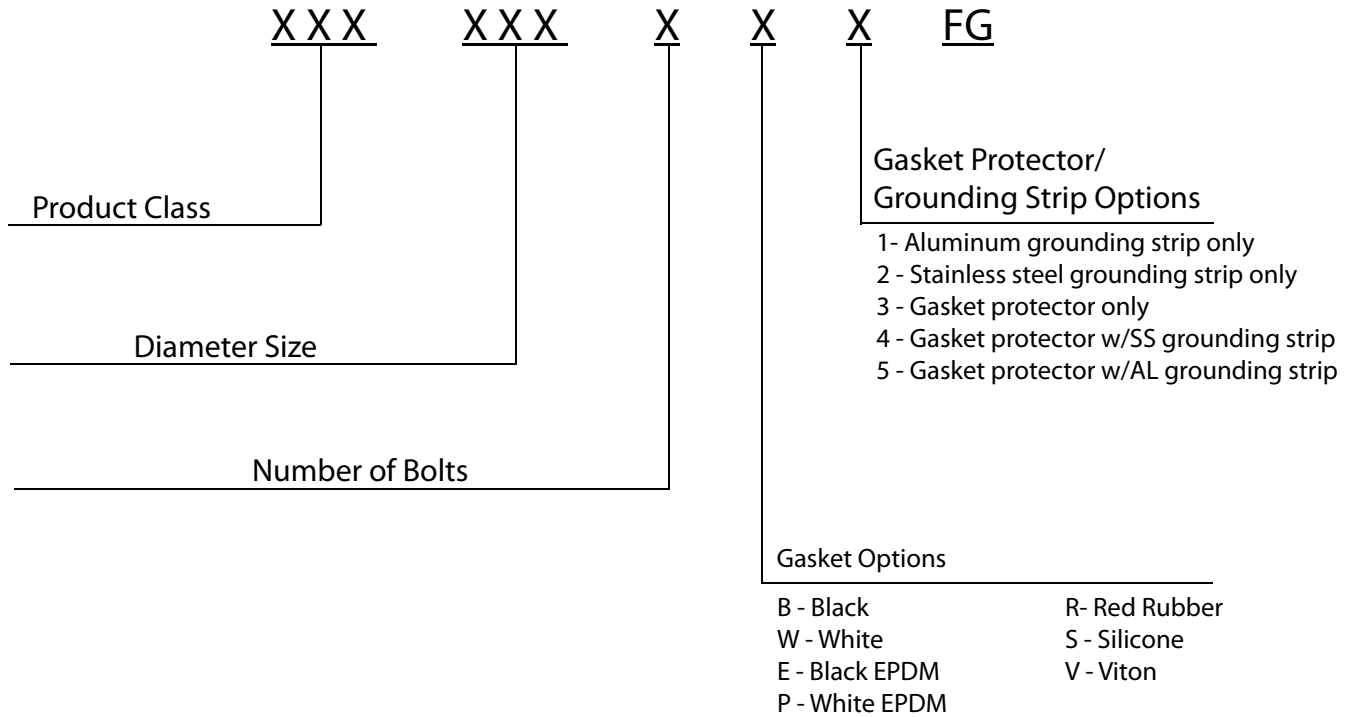

COMPRESSION COUPLINGS

Nomenclature

If you prefer to use our computer PIC number designation

Example

FOR MORE INFORMATION OR TO PLACE AN ORDER CONTACT IAC TODAY

PB102002

4800 Lamar Avenue / Mission, KS 66202 / USA 800.334.7431